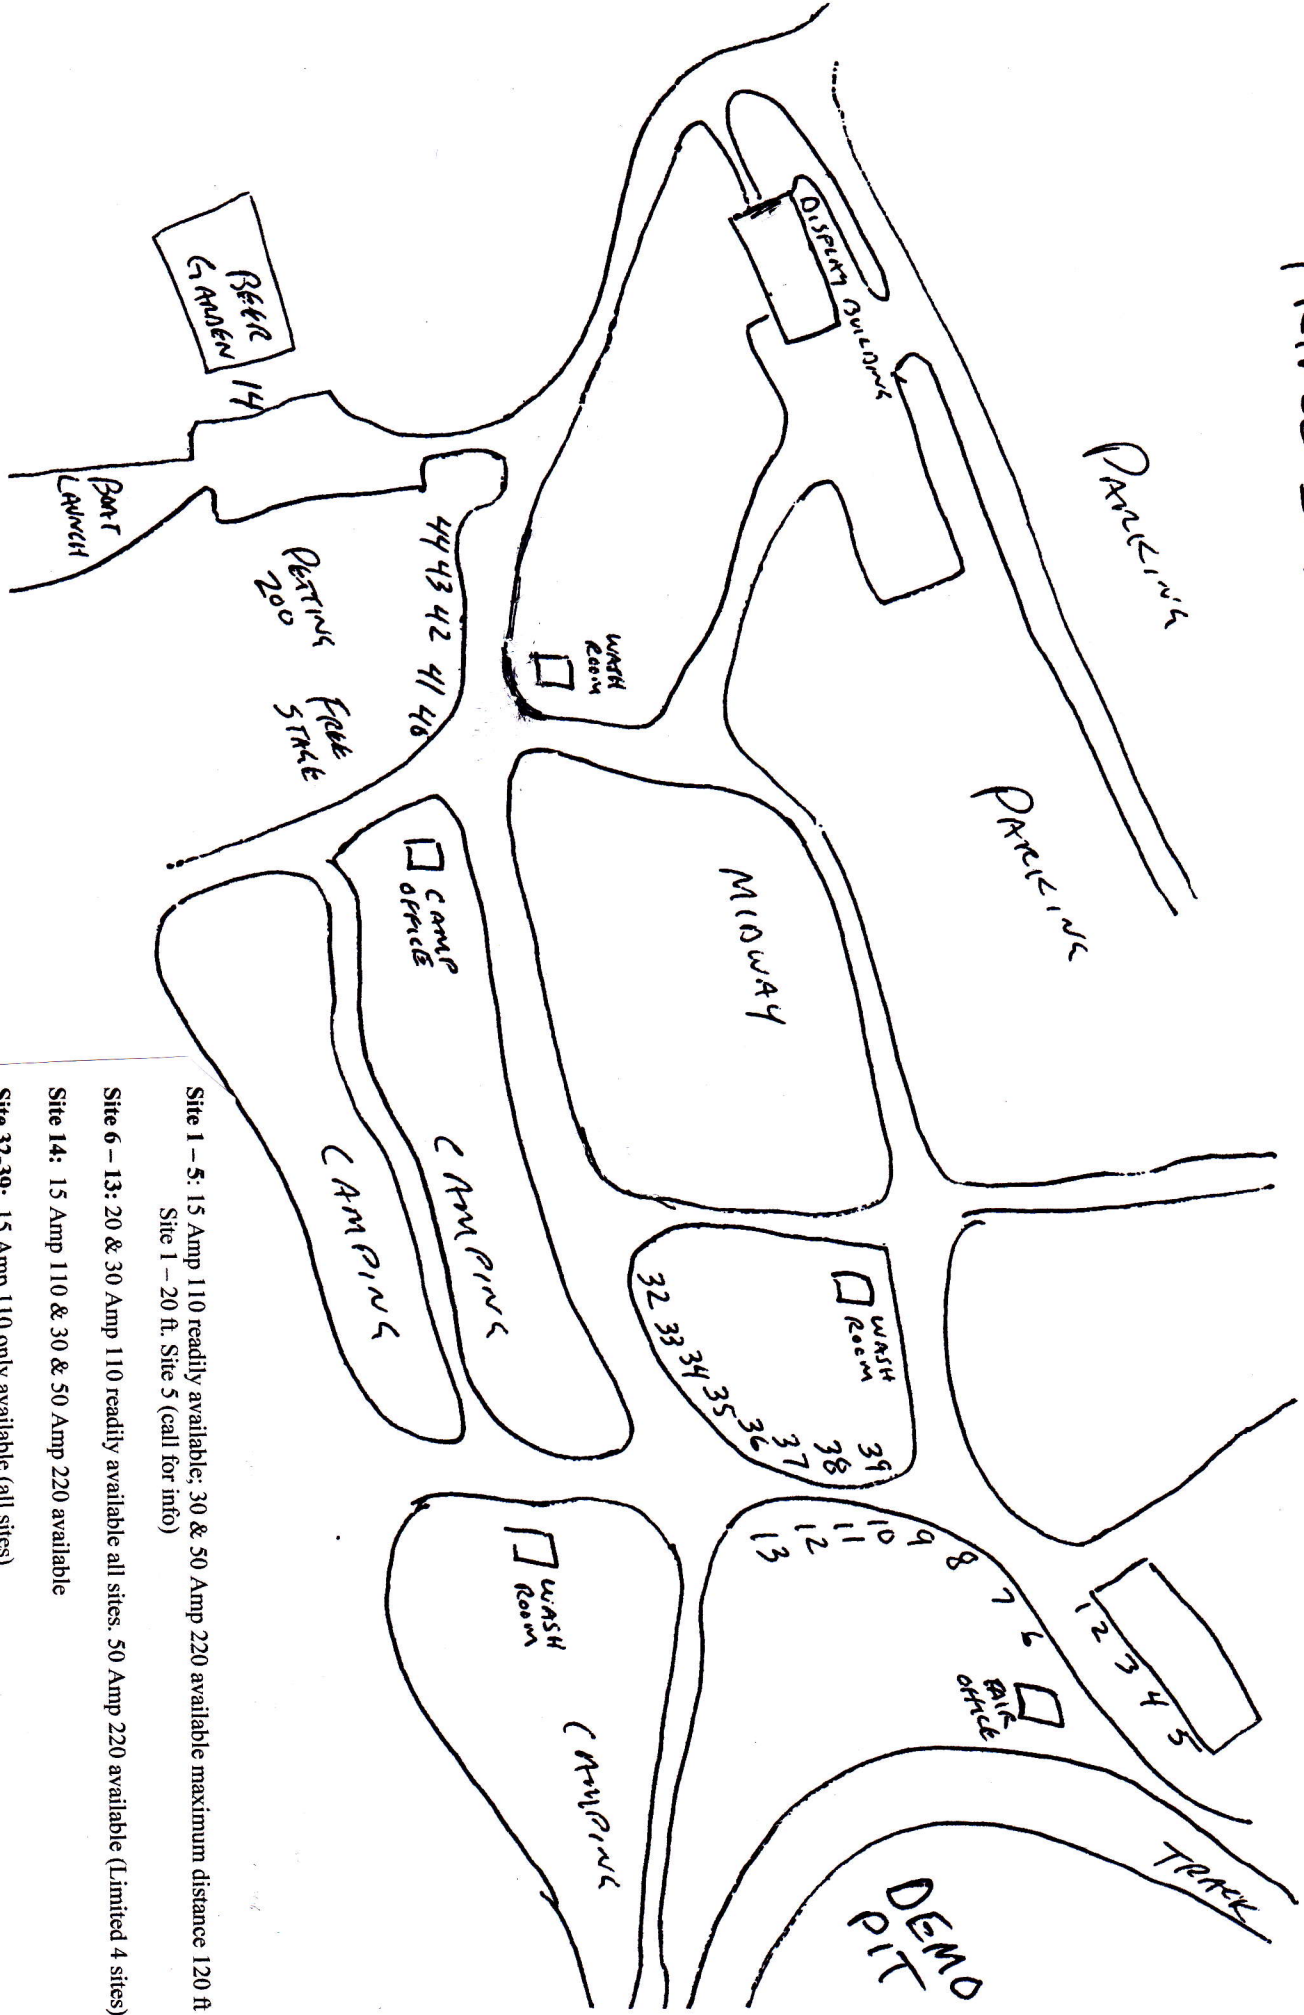

# TRIPLE S FAIR AND ROODES VENDOR SITES

Site 1 - 5: 15 Amp 110 readily available; 30 & 50 Amp 220 available maximum distance 120 ft  
 Site 1 - 20 ft. Site 5 (call for info)

Site 6 - 13: 20 & 30 Amp 110 readily available all sites. 50 Amp 220 available (Limited 4 sites)

Site 14: 15 Amp 110 & 30 & 50 Amp 220 available

Site 32-39: 15 Amp 110 only available (all sites)

Site 40-44: 15 Amp 110 available; 30 Amp 220 available within 100 ft. (limited)

Cabling & Connections - vendors responsibility